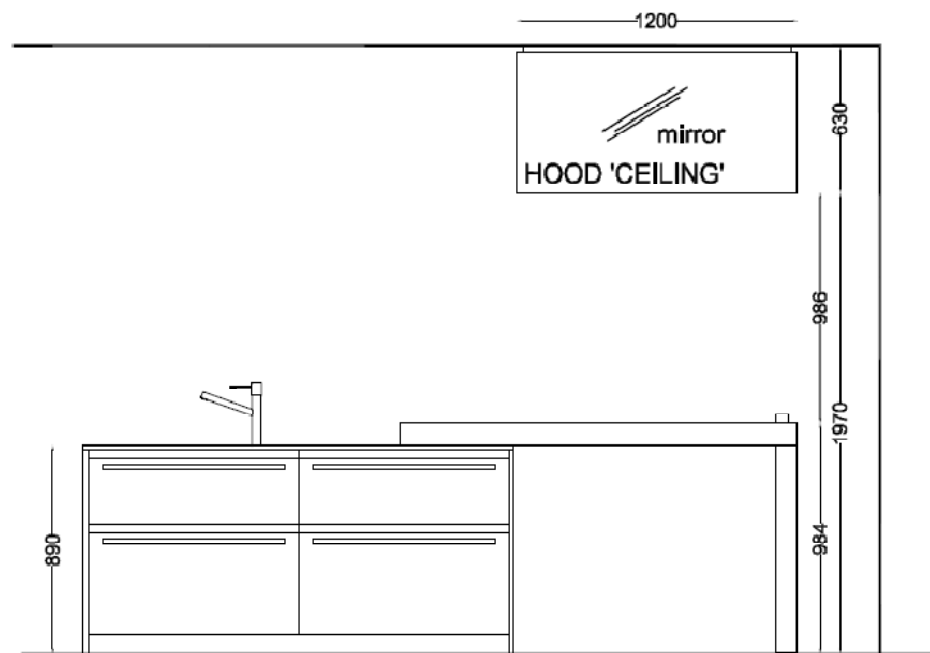

TALL UNITS

TALL UNITS - Internal arrangement

tall units : model L.T.
 carcass finish : graphite grey
 door finish : black poliester

Island units : model TABLE SYTEM + L.T.
 carcass finish : graphite grey
 door finish : ebony eco-wood
 top : black Zodiac
 table system : inox / ebony eco-wood
 hood Ceiling : mirror

ISLAND - front view

ISLAND - back view