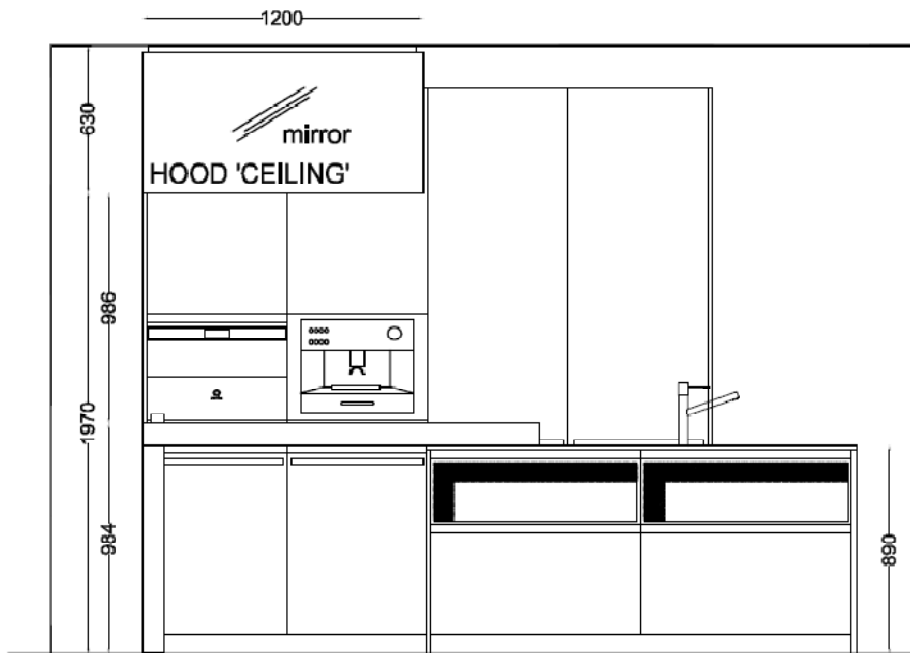

TALL UNITS

TALL UNITS - Internal arrangement

tall units : model L.T.
 carcass finish : graphite grey
 door finish : black poliester

Island units : model TABLE SYTEM + L.T.
 carcass finish : graphite grey
 door finish : ebony eco-wood
 top : black Zodiac
 table system : inox / ebony eco-wood
 hood Ceiling : mirror

ISLAND - front view

ISLAND - back view