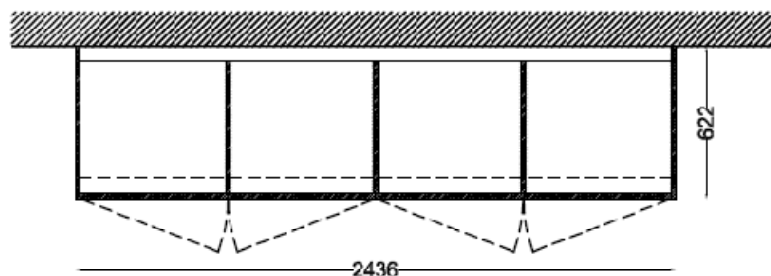

TALL UNITS

TALL UNITS - Internal arrangement

tall units : model L.T.
 carcass finish : graphite grey
 door finish : black poliester

Island units : model TABLE SYTEM + L.T.
 carcass finish : graphite grey
 door finish : ebony eco-wood
 top : black Zodiac
 table system : inox / ebony eco-wood
 hood Ceiling : mirror

ISLAND - front view

ISLAND - back view