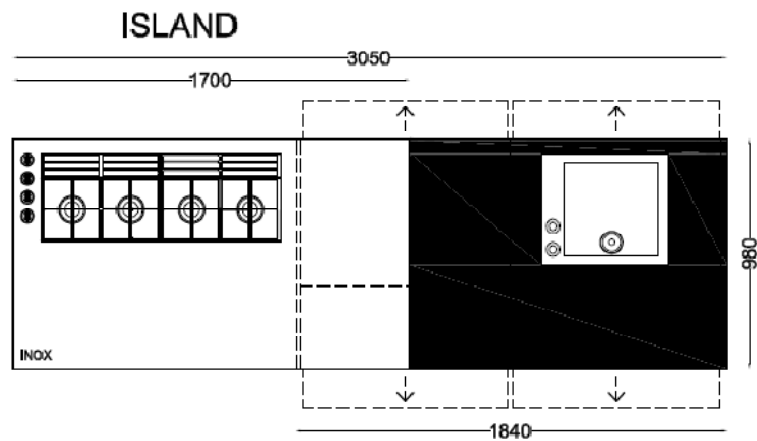

TALL UNITS

TALL UNITS - Internal arrangement

tall units : model L.T.
 carcass finish : graphite grey
 door finish : black poliester

Island units : model TABLE SYTEM + L.T.
 carcass finish : graphite grey
 door finish : ebony eco-wood
 top : black Zodiac
 table system : inox / ebony eco-wood
 hood Ceiling : mirror

ISLAND - front view

ISLAND - back view