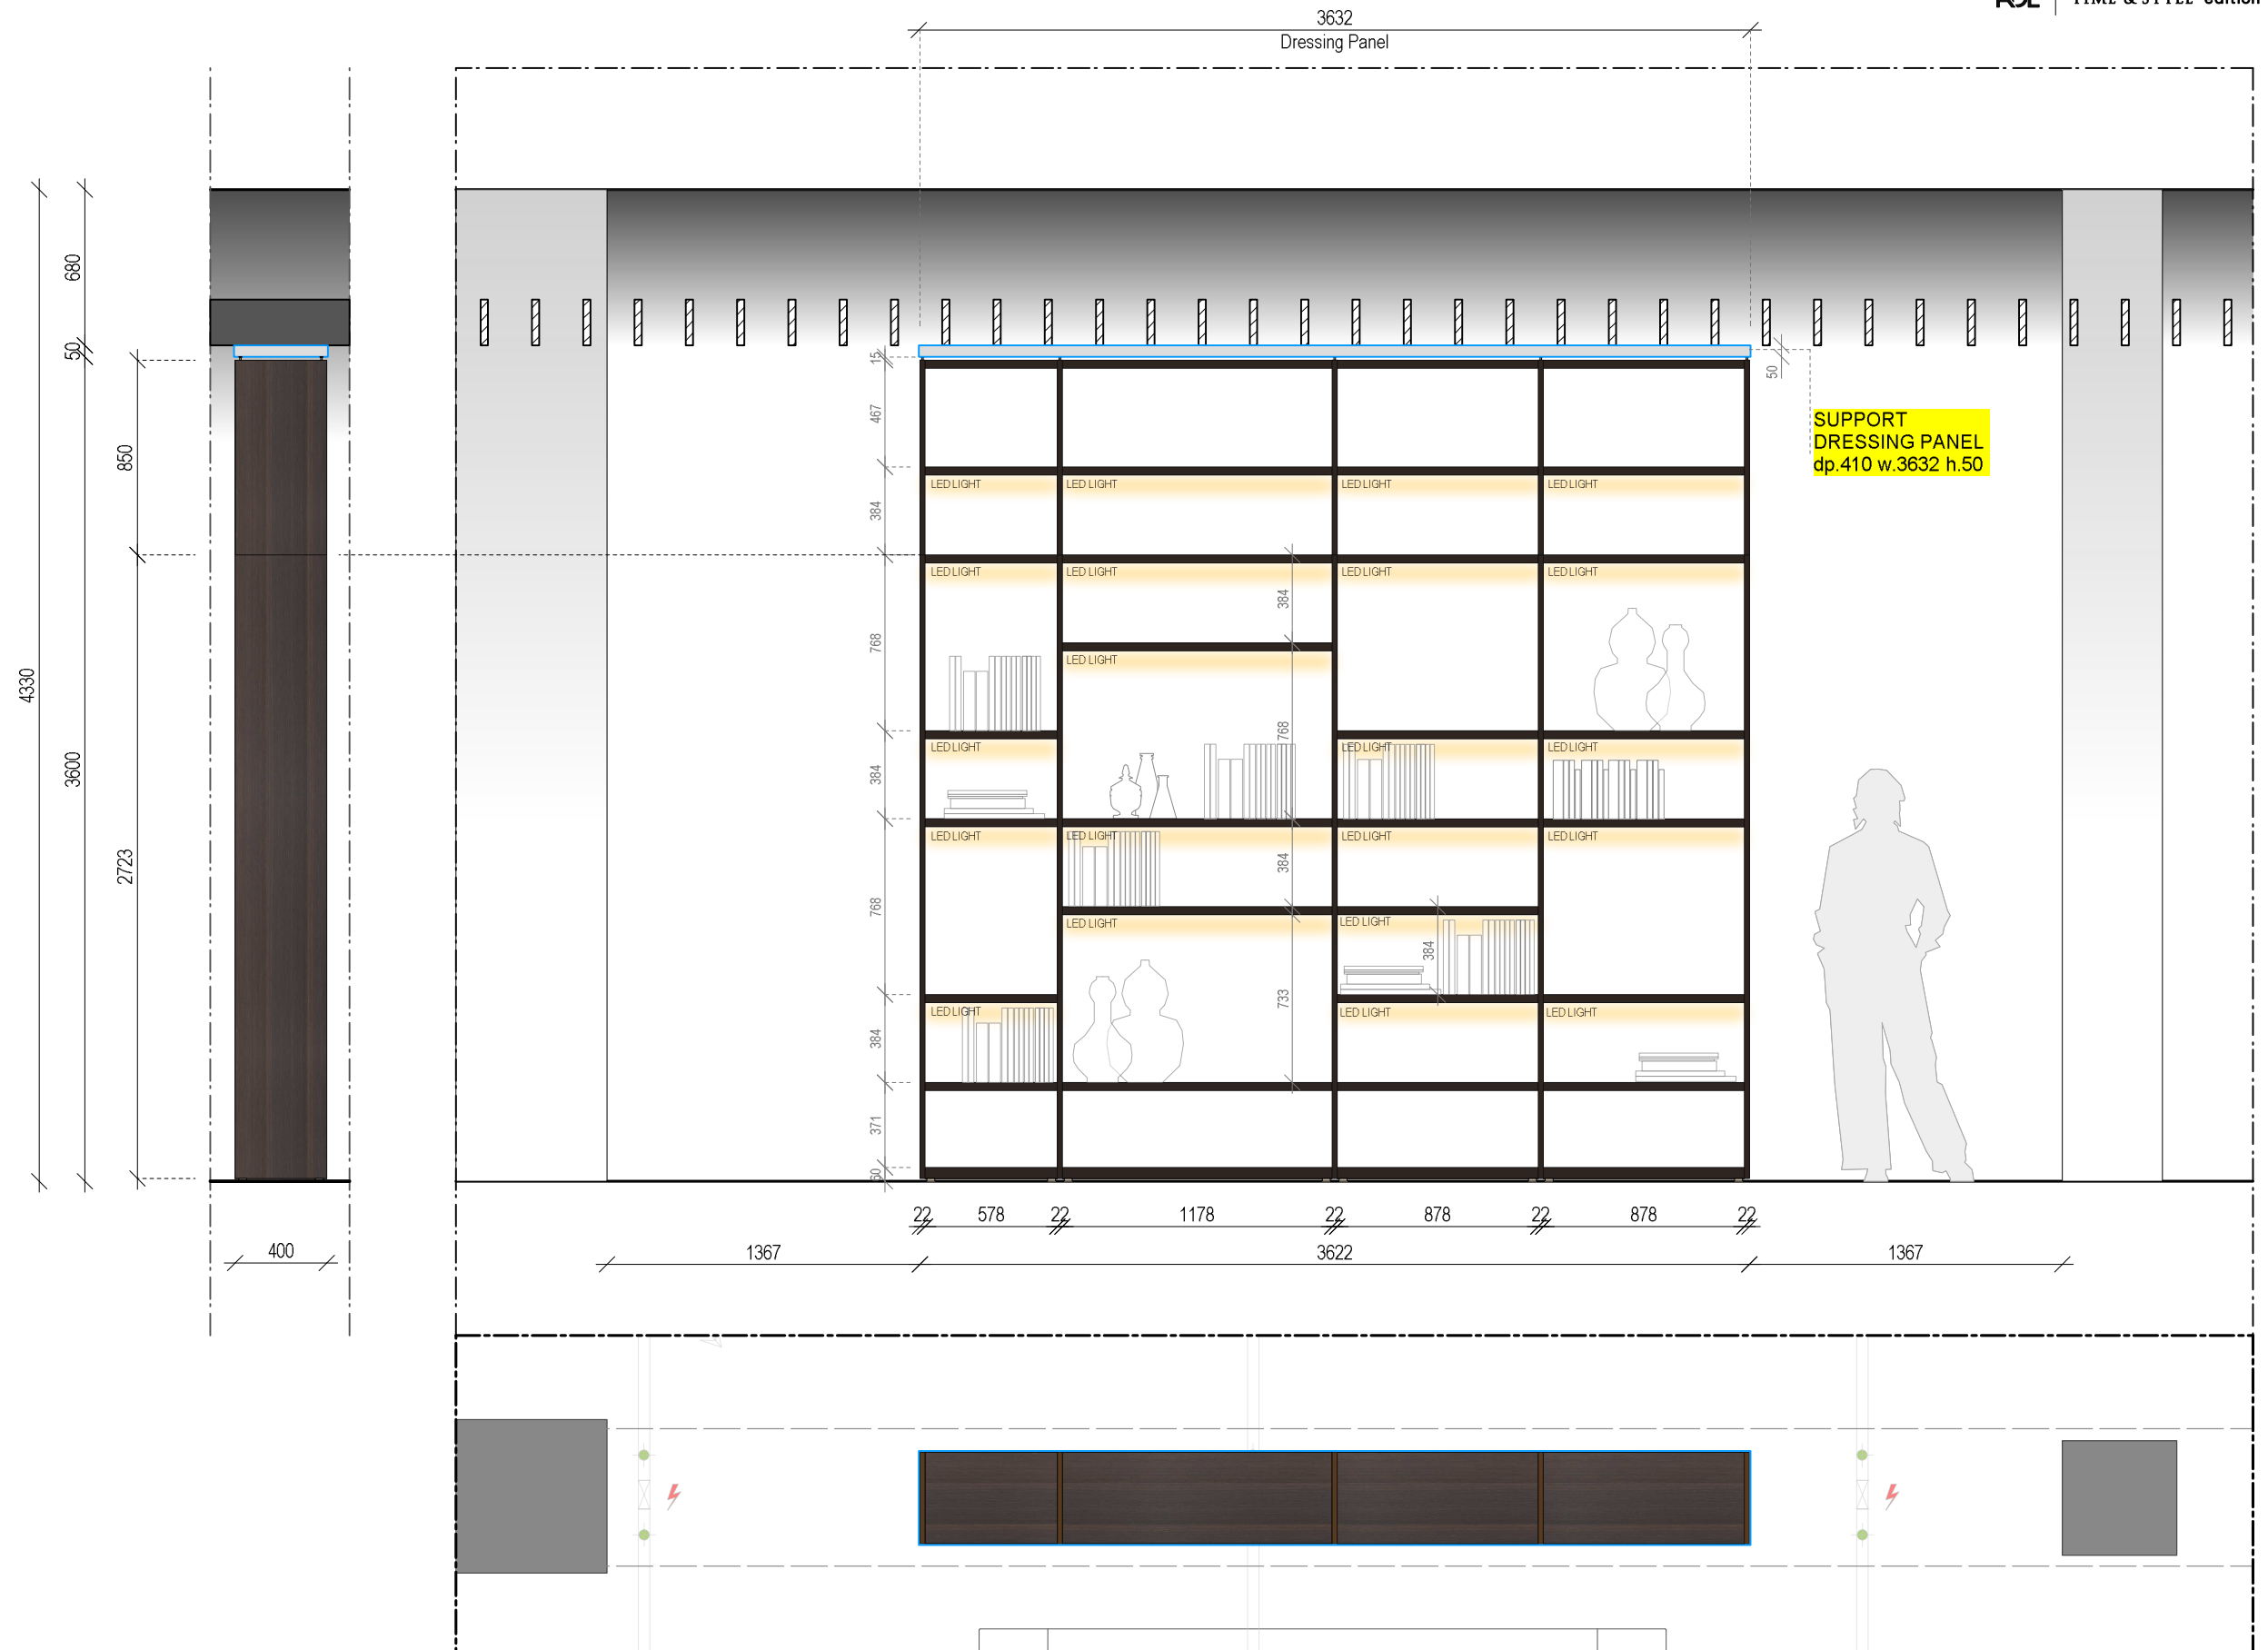

System  
Antibes System

Finish  
335 Ecowood Xilo 2.0 planked grey

PLEASE CHECK THAT THE ARCHITECTURAL STRUCTURES, THE DRESSINGS AND THE FURNITURE DRAWN ABOVE ARE CORRECT. UNLESS STATED OTHERWISE IN WRITING THIS PROJECT IS TO BE CONSIDERED THE LATEST VALID VERSION.

Client BOFFI   DE PADOVA, FRANKFURT	Location GERMANY	Project no. 208-21	Description M30D45ANTIBESSYSTEM-208-21	DRWG 01/01	Ceiling Height h. 4330	Date 22.OCTOBER.2021	Designer A.M.	Scale 1:30	Format A3	Rev. 01
----------------------------------------	---------------------	-----------------------	-------------------------------------------	---------------	---------------------------	-------------------------	------------------	---------------	--------------	------------