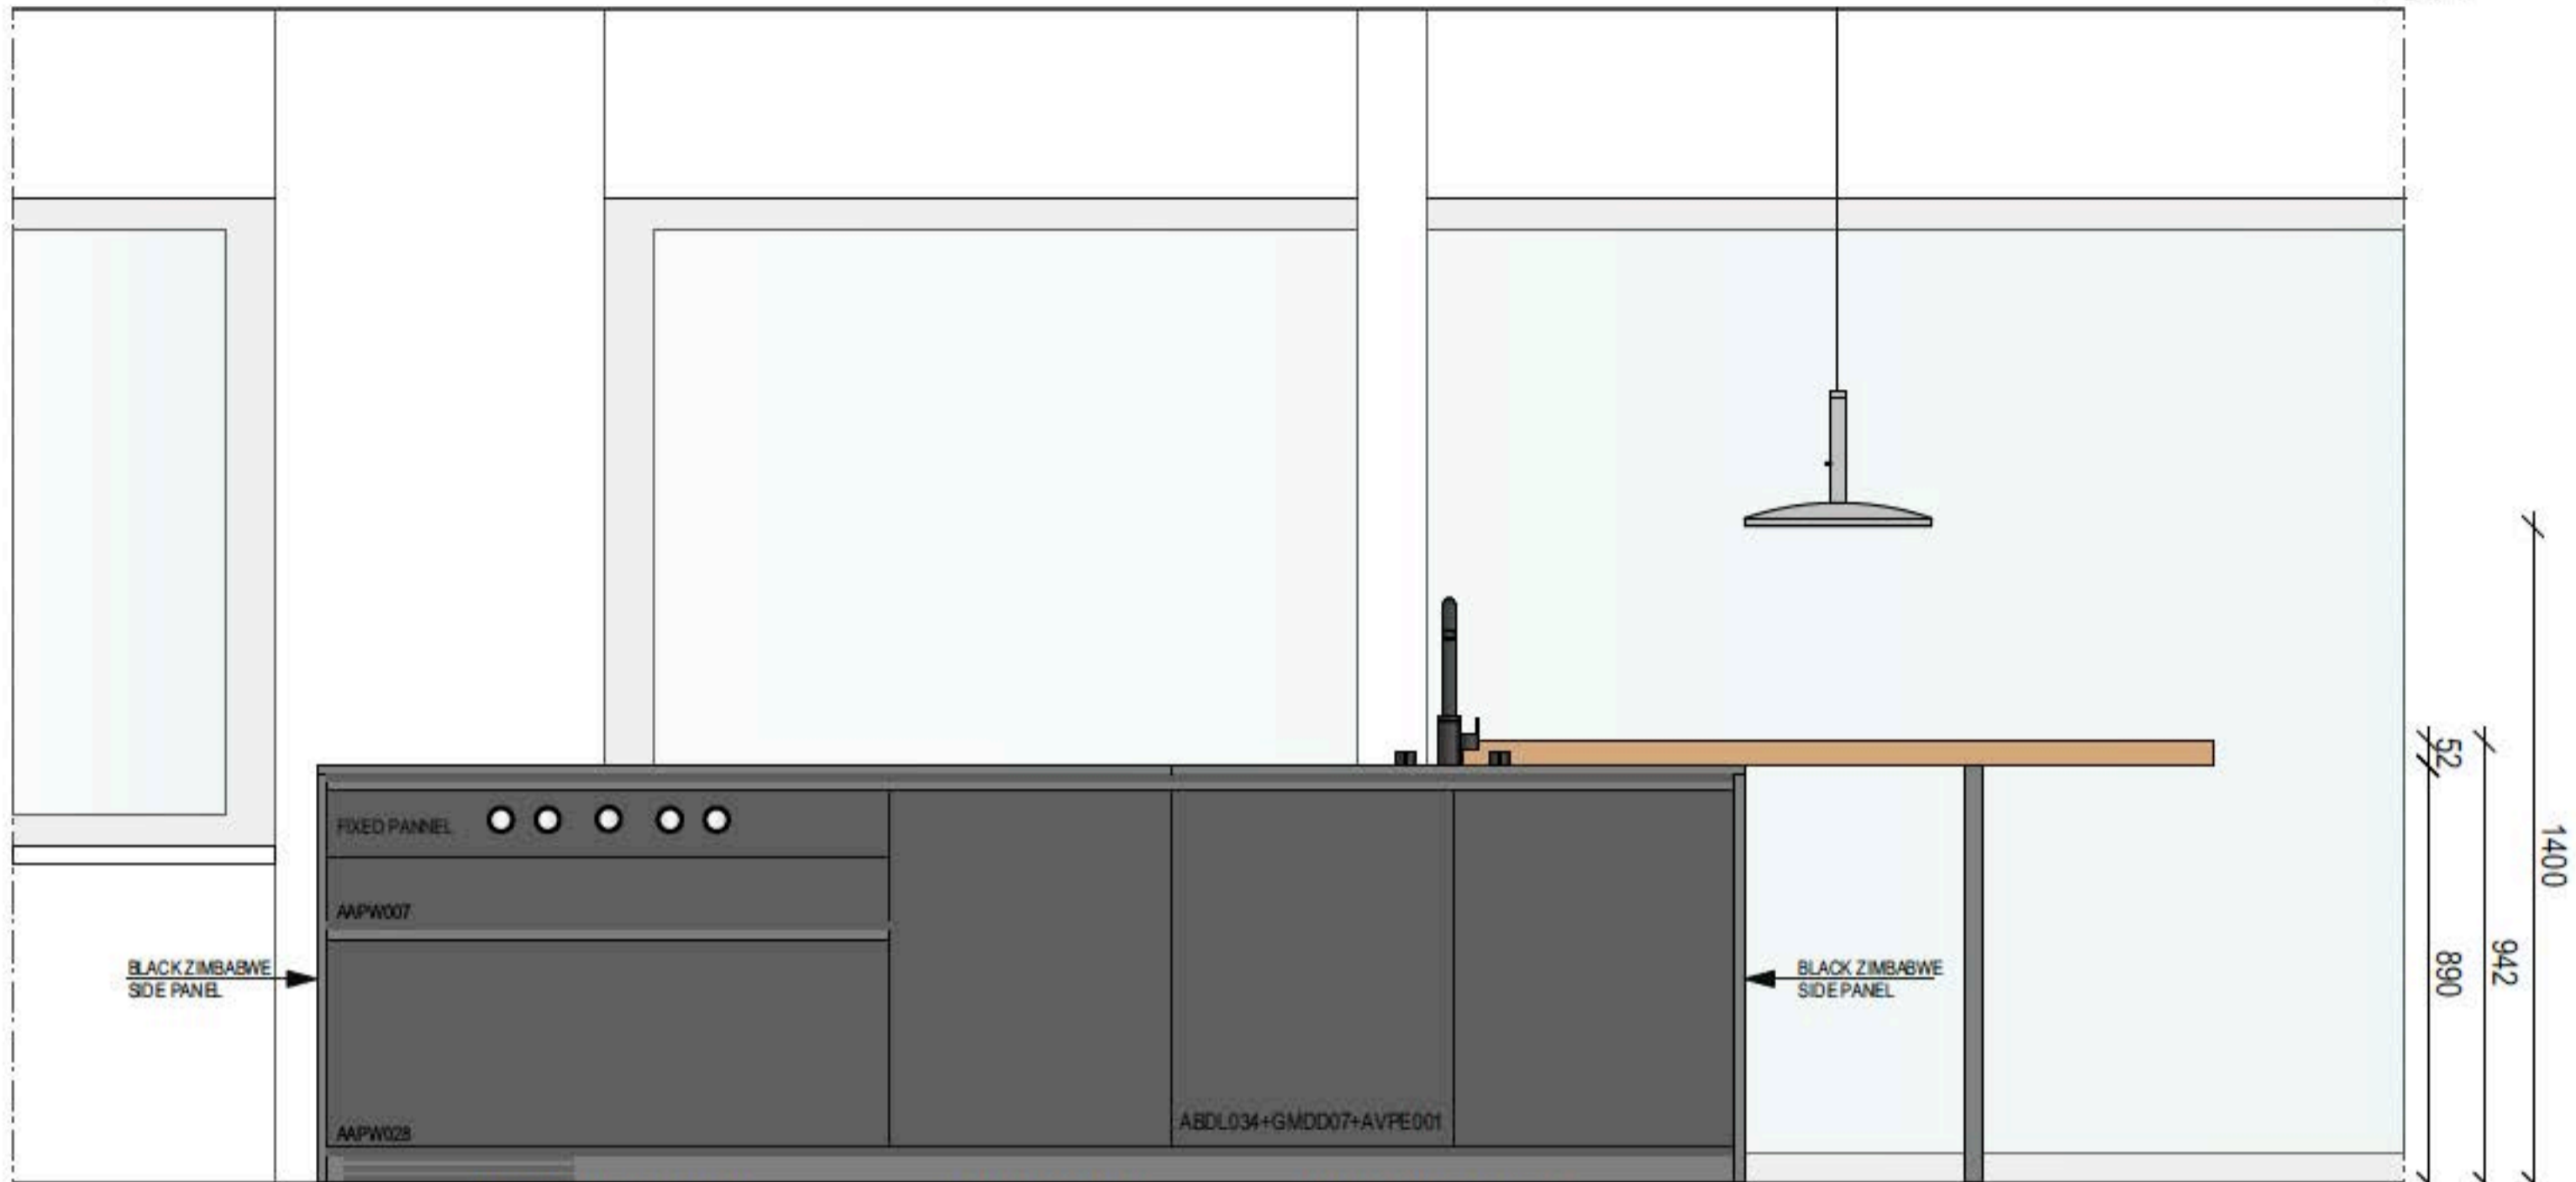

BLACK ZIMBABWE SIDE PANEL

PULL-OUT

PULL-OUT

PULL-OUT

SHELFF LHH

SHELFF RHH

1600

SIDE A

SIDE B

SIDE B

SIDE A