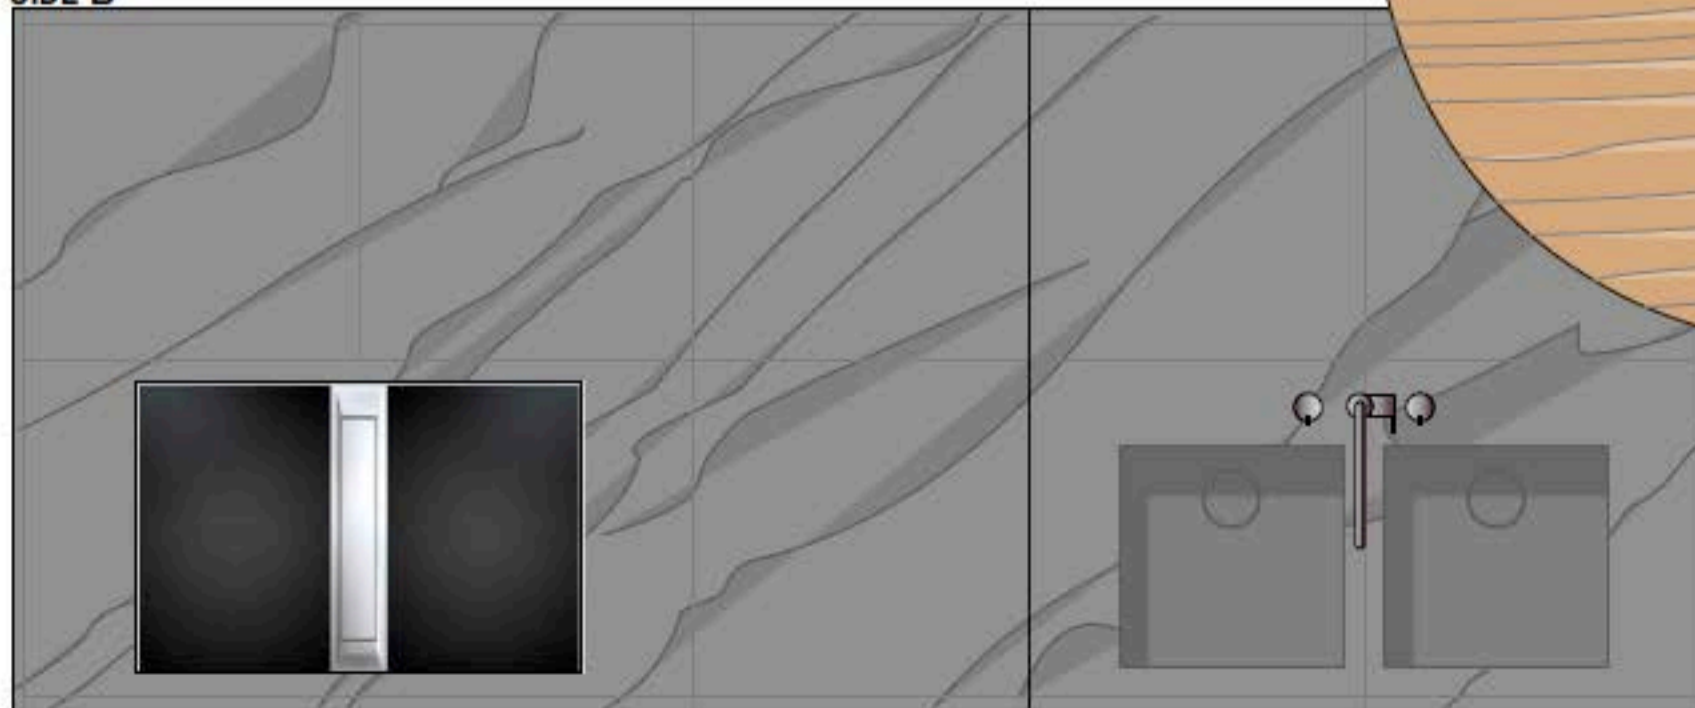

SIDE B

SIDE A