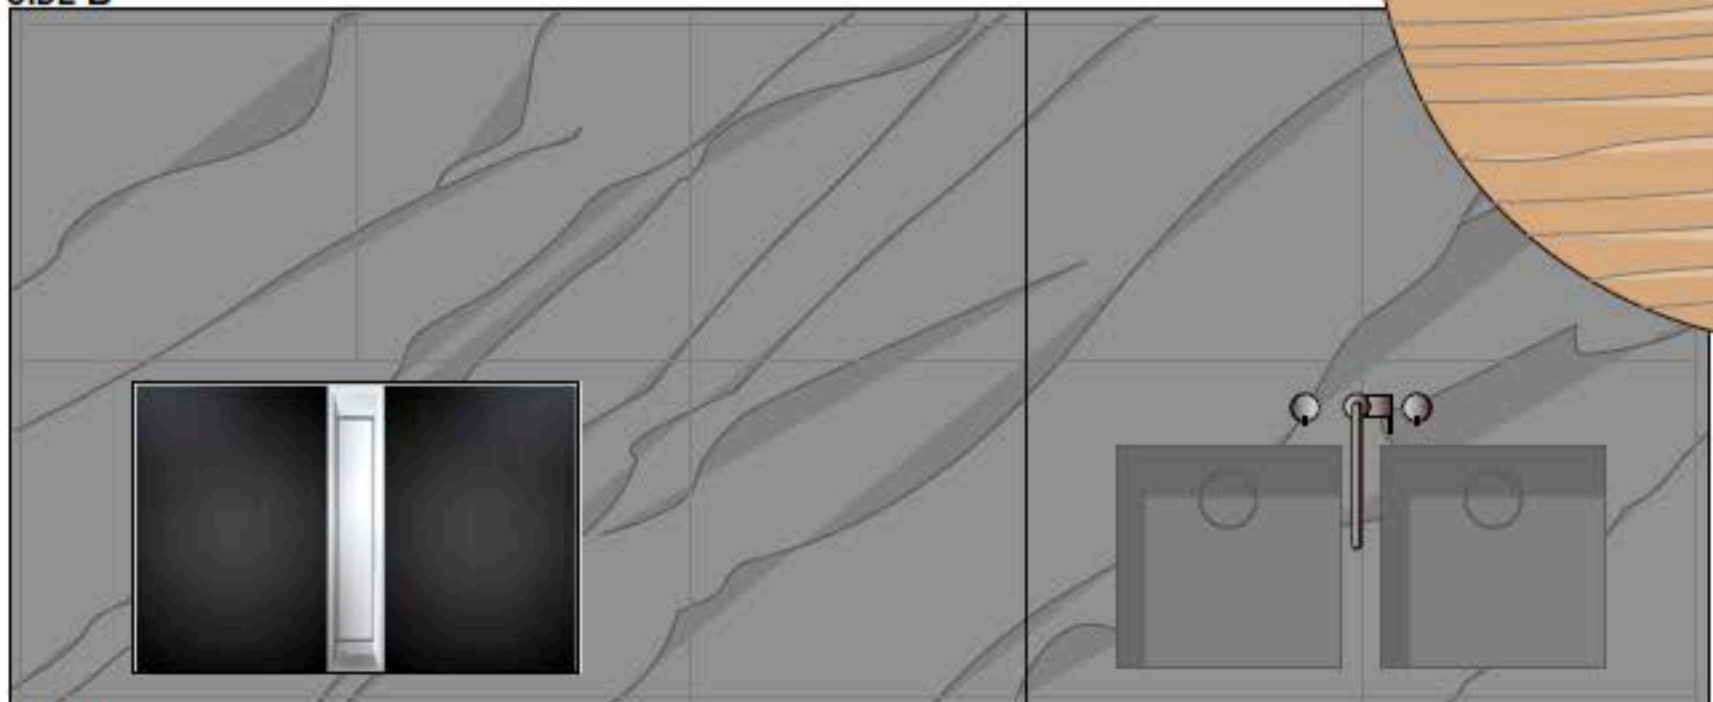

2505

1400
942
890
52

BLACK ZIMBABWE
SIDE PANEL

BLACK ZIMBABWE
SIDE PANEL

SIDE B

SIDE A

2505

1400

BLACK ZIMBABWE SIDE PANEL

PULL-OUT

PULL-OUT

PULL-OUT

SHELFF LHH

SHELFF RHH

1600

SIDE A