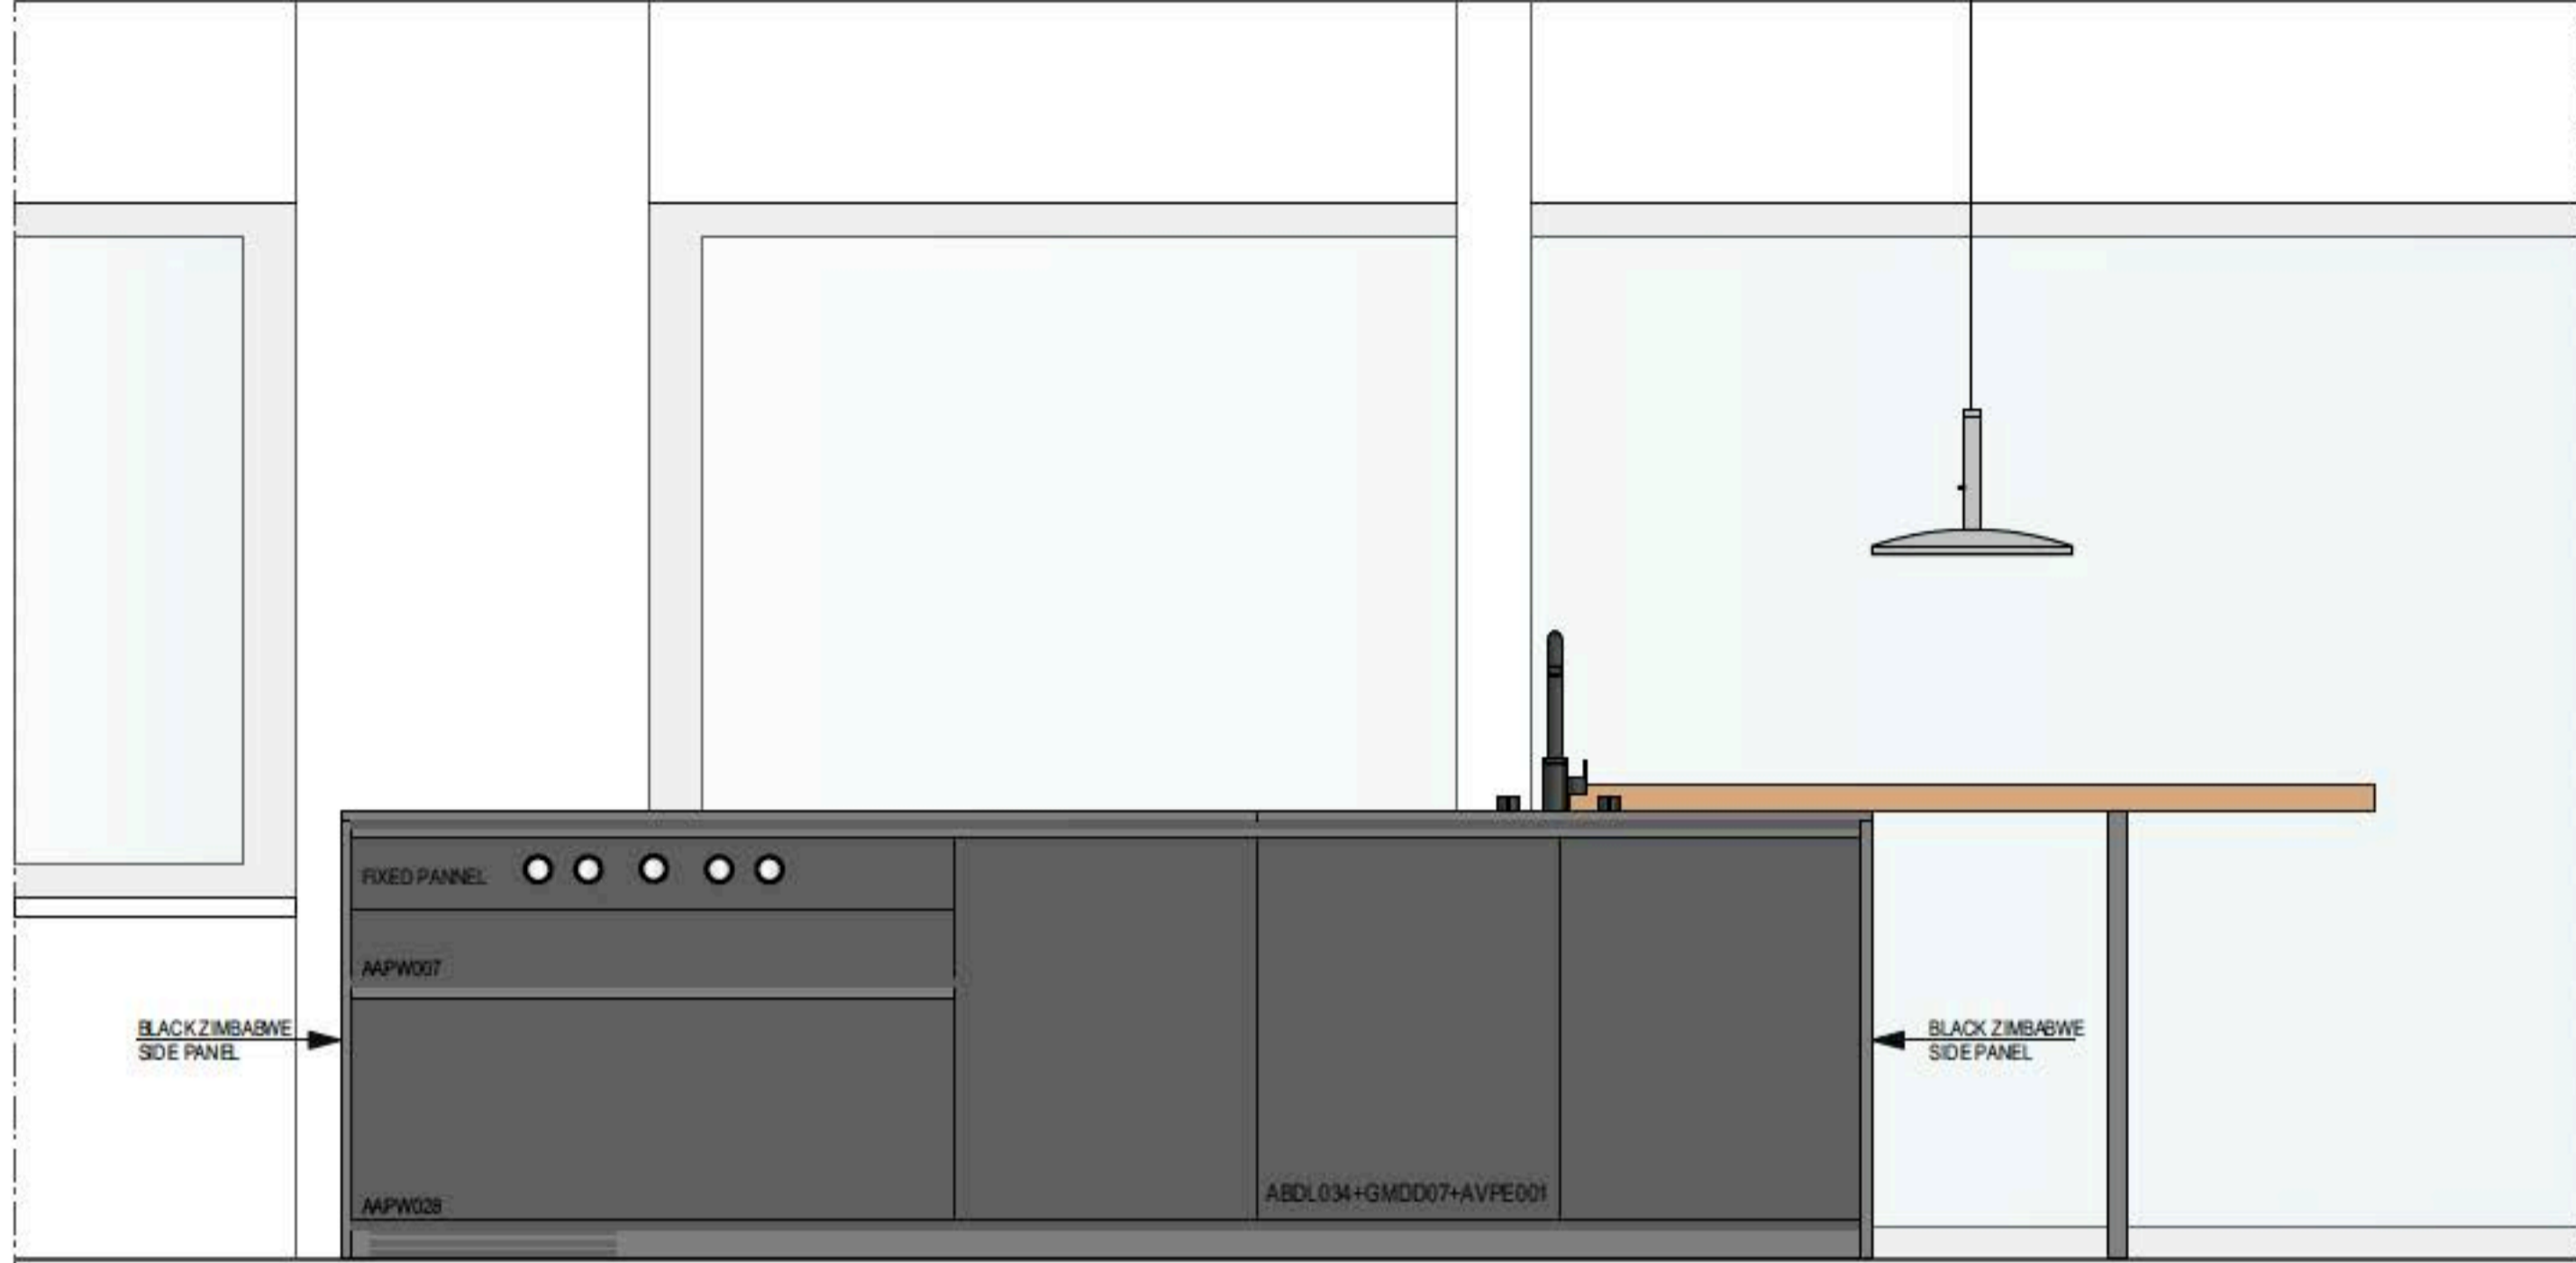

2505

1400
942
890
52

BLACK ZIMBABWE
SIDE PANEL

BLACK ZIMBABWE
SIDE PANEL

SIDE B

SIDE A

2505

1400

942

890

52

20

790

860

80

BLACK ZIMBABWE SIDE PANEL

BLACK ZIMBABWE SIDE PANEL

PULL-OUT

PULL-OUT

PULL-OUT

SHELFF LHH

SHELFF RHH

1600

SIDE A