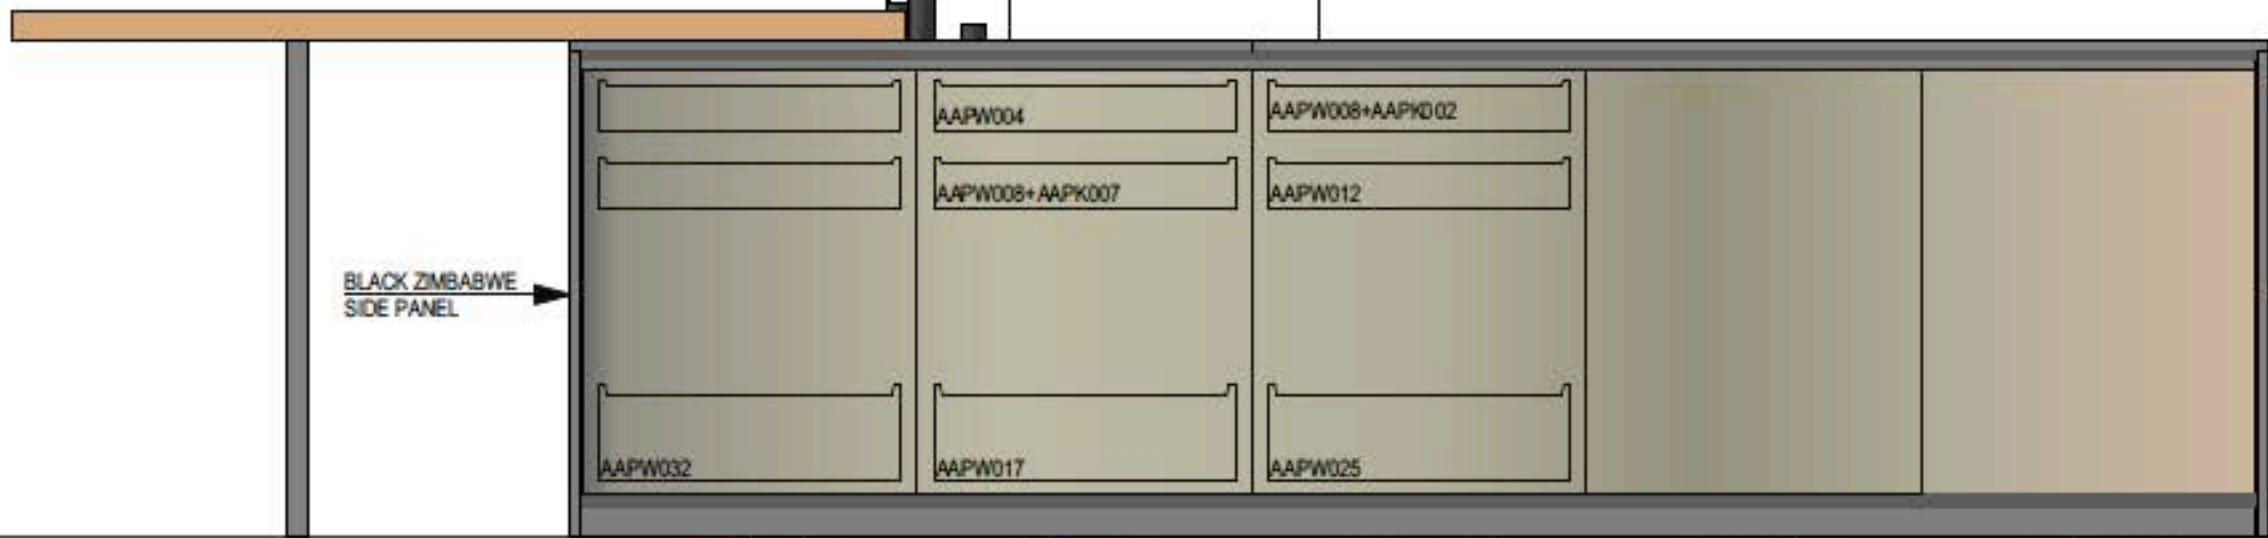

2505

1400
942
890
52

BLACK ZIMBABWE
SIDE PANEL

BLACK ZIMBABWE
SIDE PANEL

SIDE B

SIDE A

2505

1400

942

890

52

20

790

860

80

BLACK ZIMBABWE SIDE PANEL

BLACK ZIMBABWE SIDE PANEL

PULL-OUT

PULL-OUT

PULL-OUT

SHELFF LHH

SHELFF RHH

1600

SIDE A