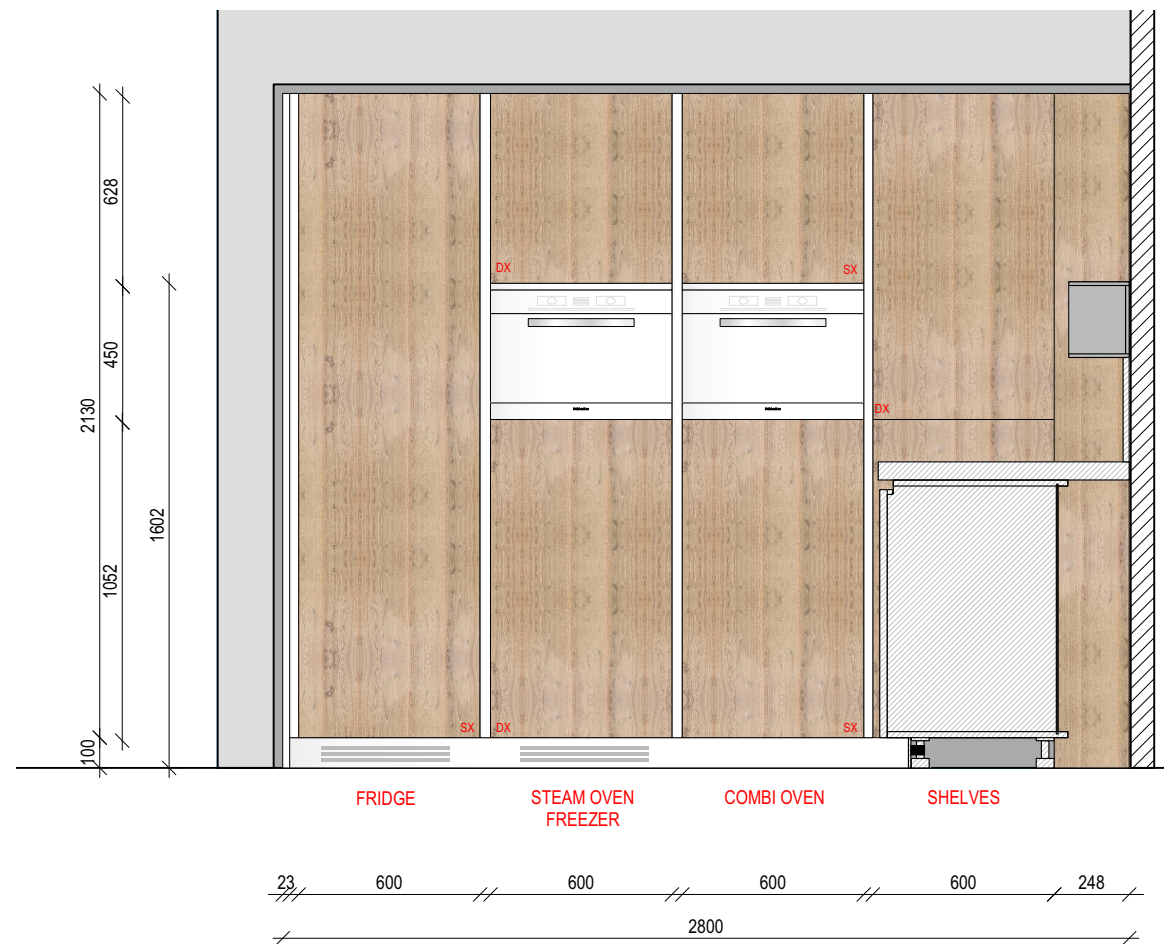

XILA TALL UNITS

- . CARCASS
  GREY GRAPHITE OAK
- . FRONTS
  AMERICAN ELM WOOD
- . PLINTH :
  H.80 WHITE
- . HANDLE RAIL:
  WHITE
- . APPLIANCES:
  MIELE FRIDGE MOD. 37272 iD
  MIELE FREEZER MOD. F 32 202 i
  MIELE COMBI OVEN MOD. H 6600 BM (WHITE)
  MIELE STEAMOVEN MOD. DG 6401 (WHITE)

XILA BASE UNITS

- . CARCASS
  GREY GRAPHITE OAK
- . FRONTS
  LASERMAT BIANCO KOS
- . PLINTH:
  H.80 WHITE
- . HANDLE RAIL:
  WHITE
- . WORKTOP:
  CORIAN L. 3670 P.830 SP.60
- . BACKSPLASH:
  CORIAN L.3670 H.345
- . SINK:
  700X400 CORIAN BY BOFFI
- . TAP:
  KWC BY BOFFI
- . SHELVES:
  APRILE OPEN SHELVES IN ECOLAK ARCTIC WHITE
  L.970, L.1200, L.1480
- . APPLIANCES:
  MIELE DISHWASHER MOD. G 6995 SCVi XXL K20

SUBJECT: XILA EXPO

LOCATION: BOFFI STUDIO ROTTERDAM

ADDRESS: BLAAK 6A

3032XM ROTTERDAM

SIZE: A3

SCALE: 1:25

DATE: AUGUST/2020

Boffi Studio Rotterdam

Blaak 6a
3011 TA ROTTERDAM
T. (+31) (0)10 203 69 90
W. www.boffistudiorotterdam.nl