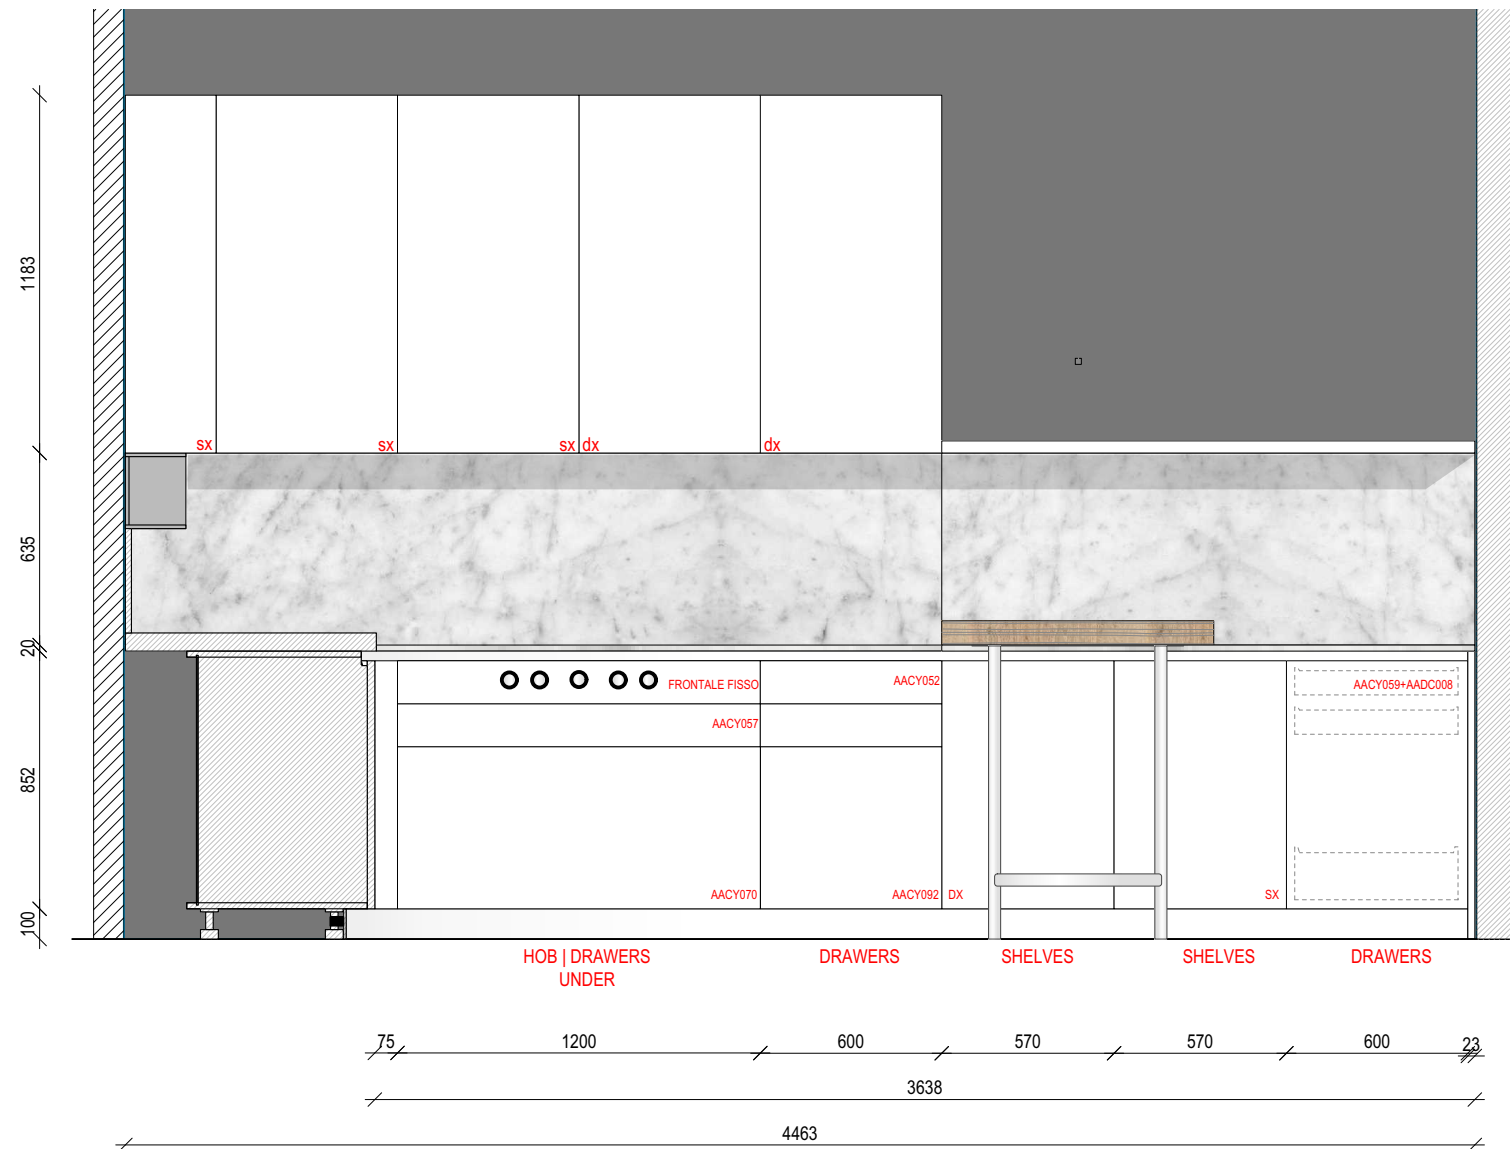

XILA BASE UNITS

. CARCASS
GREY GRAPHITE OAK

. FRONTS
LASERMAT BIANCO KOS

. PLINTH :
H.80 WHITE

. HANDLE RAIL:
WHITE

. WORKTOP:
CARRARA L. 1870 P.830 SP.20
CARRARA L. 1763 P.830 SP.20

. BACKPANEL:
CARRARA L.2697 H.635
CARRARA L.1763 H.635

. ACCESSORIES:
DOMESTICI CUTLERY DIVIDES + PAN RACKS

SHELF IN LASERMAT BIANCO KOS WITH LED L.1763

. APPLIANCES:
BORA PROFESSIONAL mod. PKASFIAB

SUBJECT: XILA EXPO

LOCATION: BOFFI STUDIO ROTTERDAM

ADDRESS: BLAAK 6A

3032XM ROTTERDAM

SIZE: A3

SCALE: 1:25

DATE: AUGUST/2020

Boffi Studio Rotterdam

Blaak 6a
3011 TA ROTTERDAM
T. (+31) (0)10 203 69 90
W. www.boffistudiorotterdam.nl