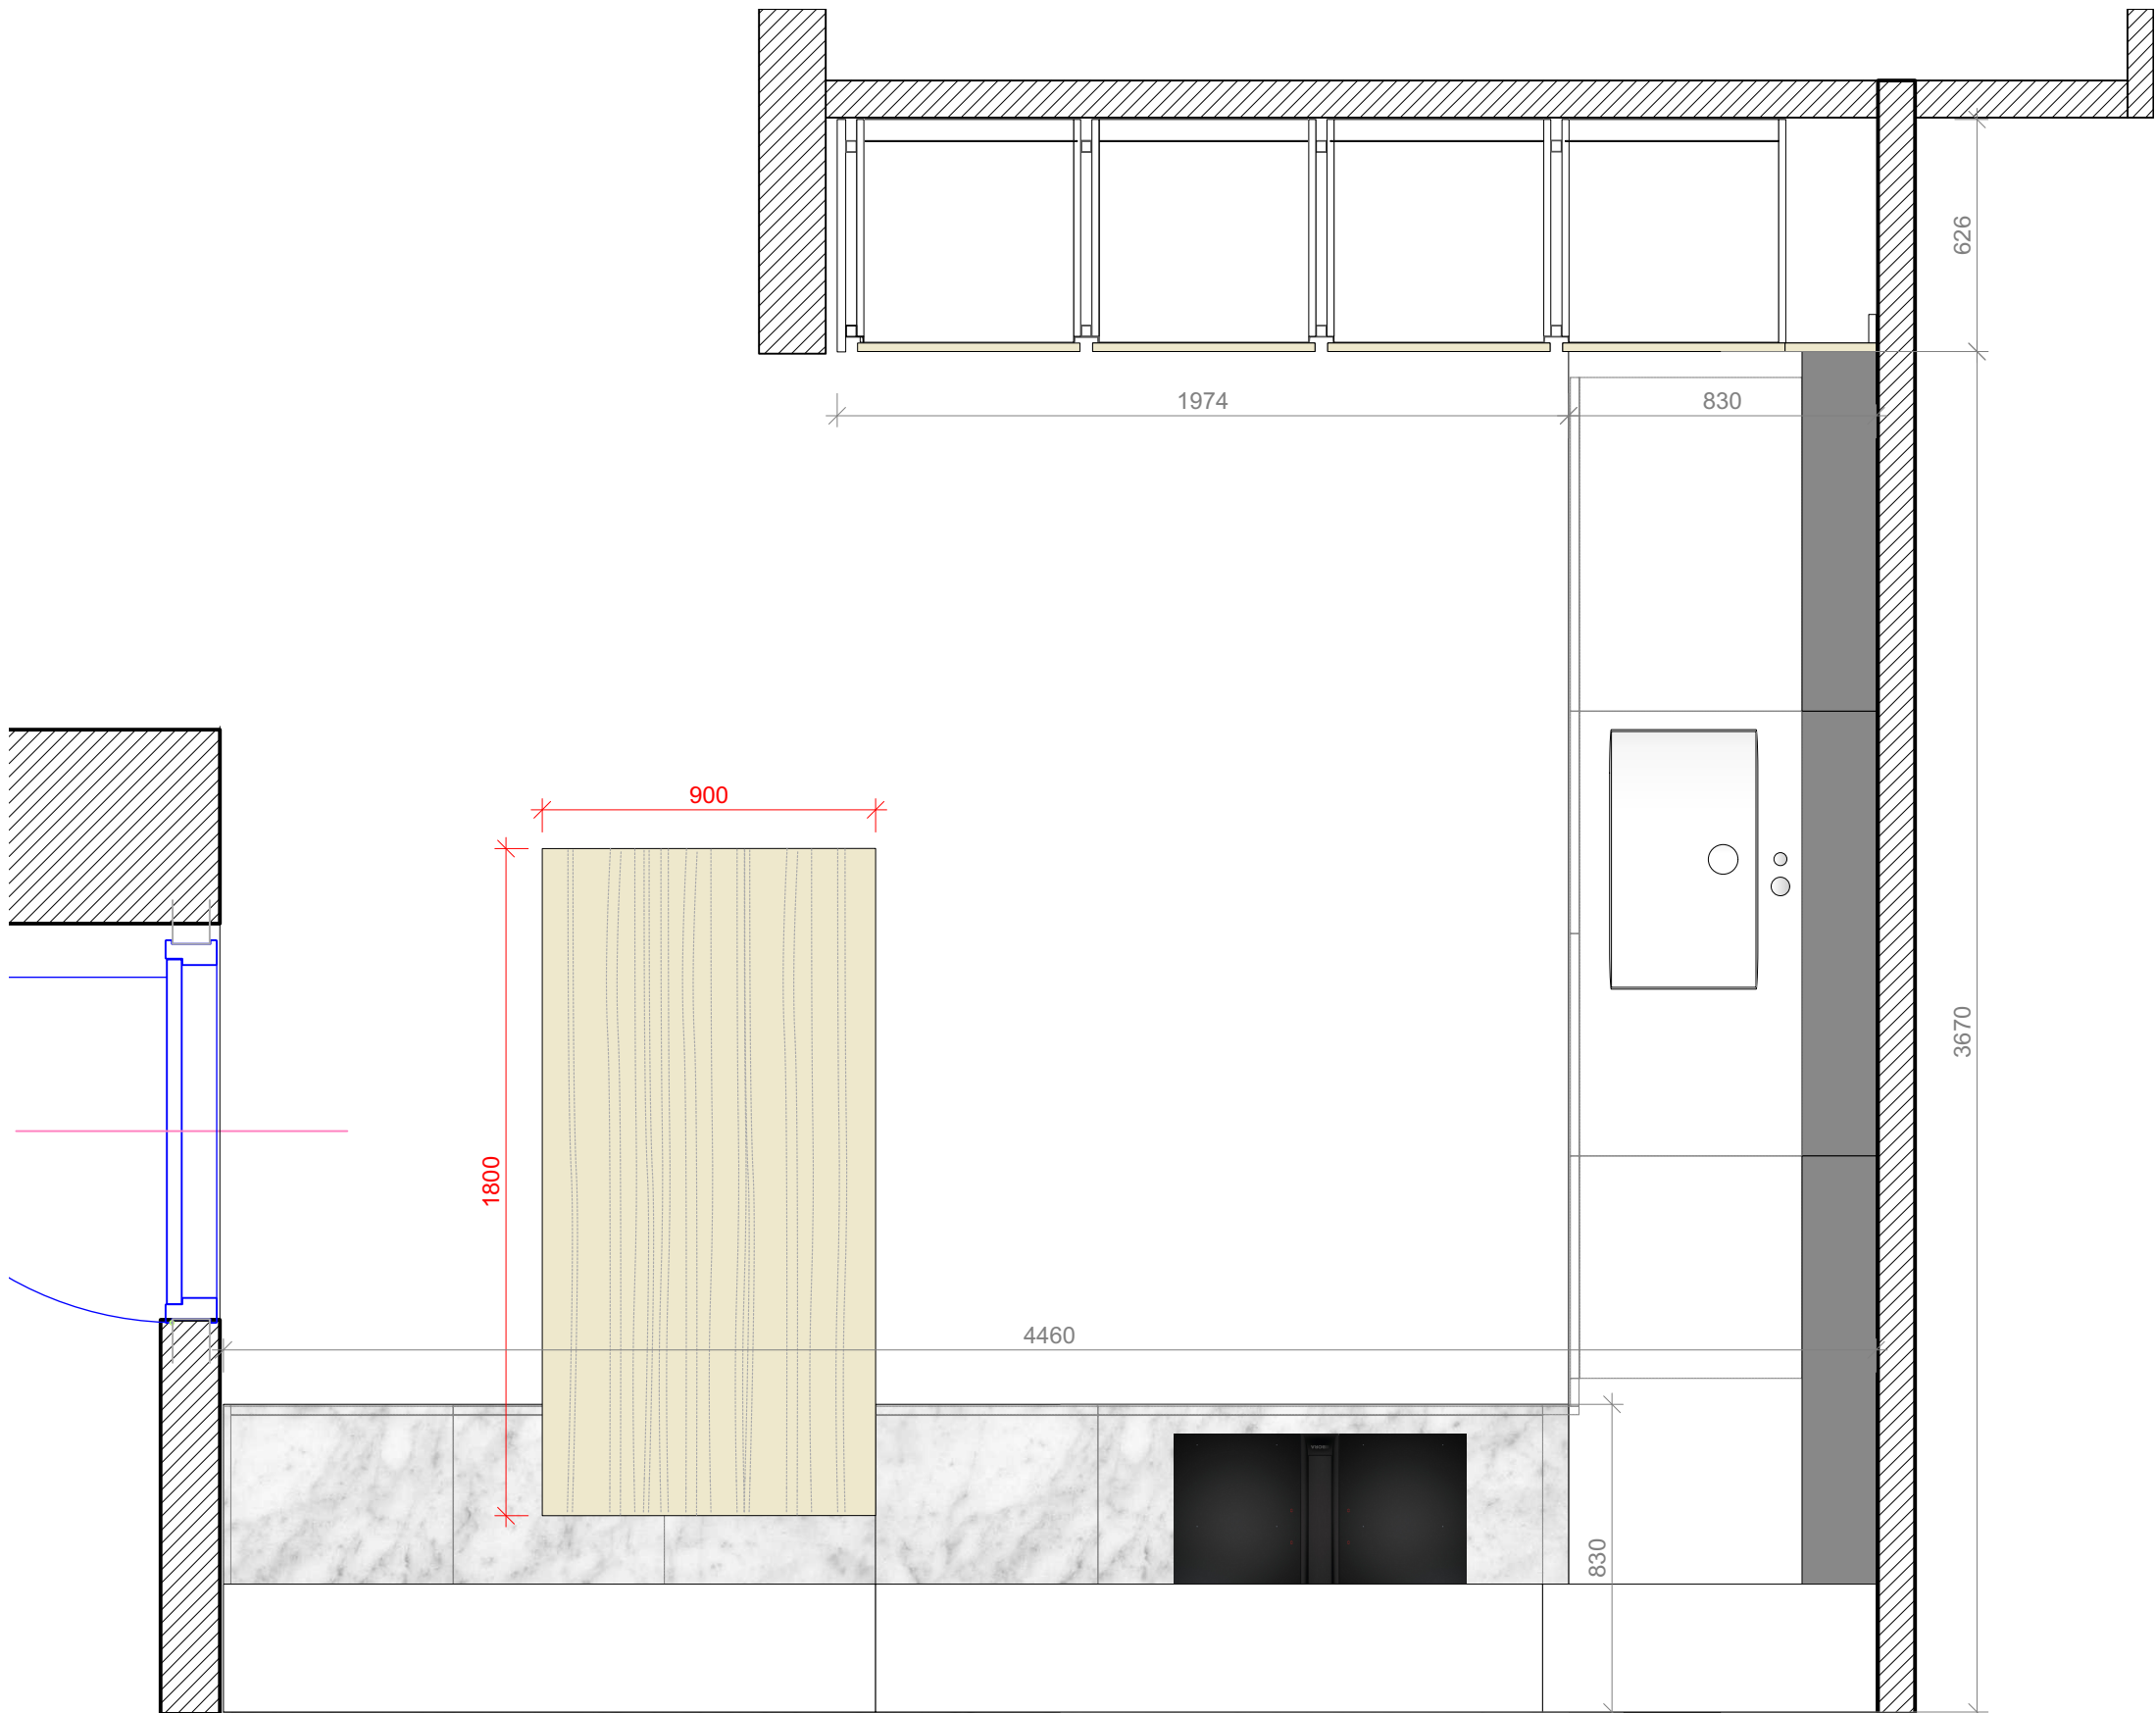

XILA

SUBJECT:	XILA EXPO
LOCATION:	BOFFI STUDIO ROTTERDAM
ADDRESS:	BLAAK 6A 3032XM ROTTERDAM
SIZE:	A3
SCALE:	1:25
DATE:	AUGUST/2020

Boffi Studio Rotterdam
 Blaak 6a
 3011 TA ROTTERDAM
 T. (+31) (0)10 203 69 90
 W. www.boffistudiorotterdam.nl

SUBJECT: XILA EXPO

LOCATION: BOFFI STUDIO ROTTERDAM

ADDRESS: BLAAK 6A

3032XM ROTTERDAM

SIZE: A3

SCALE: 1:25

DATE: AUGUST/2020

Boffi Studio Rotterdam