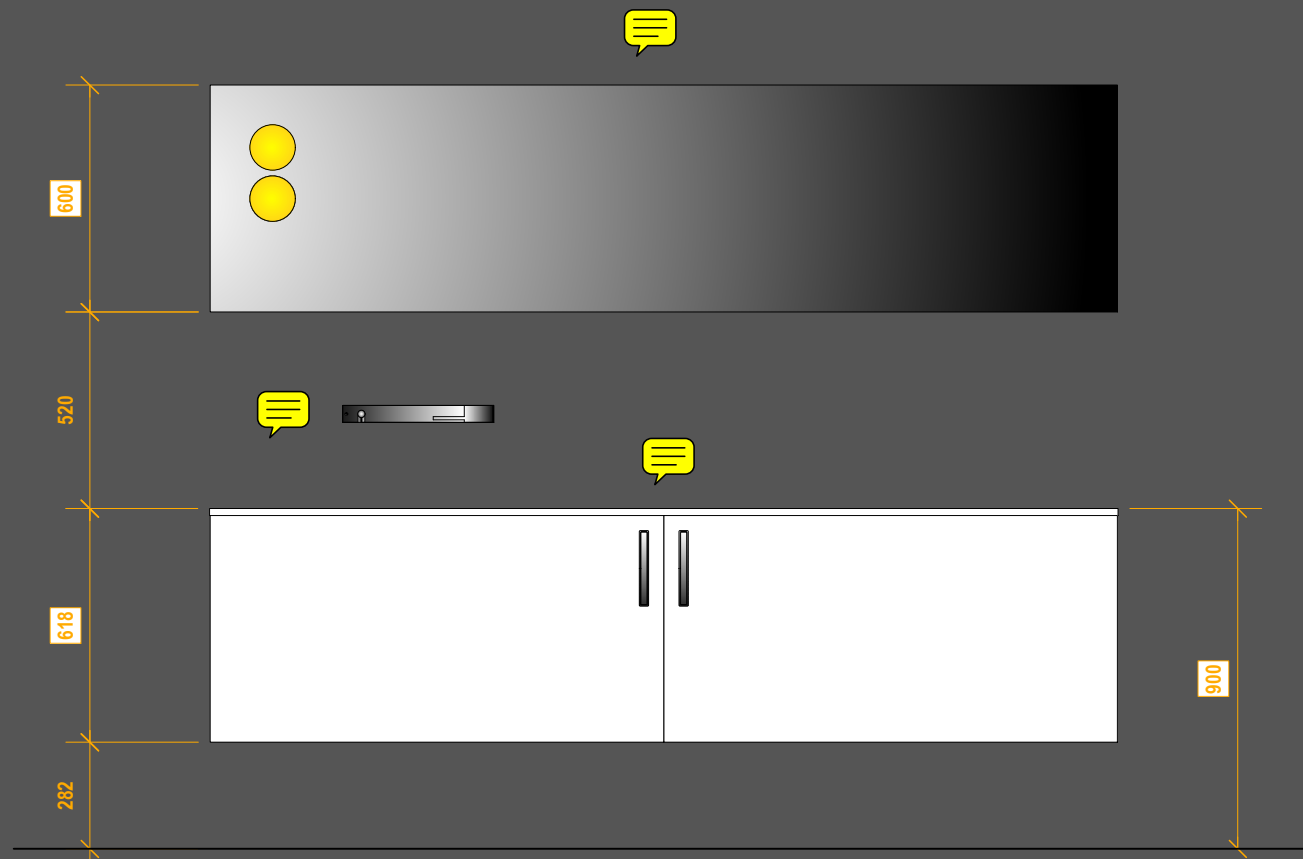

Composition "ZONE" laque M+ colori blanc

Composition "ZONE" laque M+ colori blanc