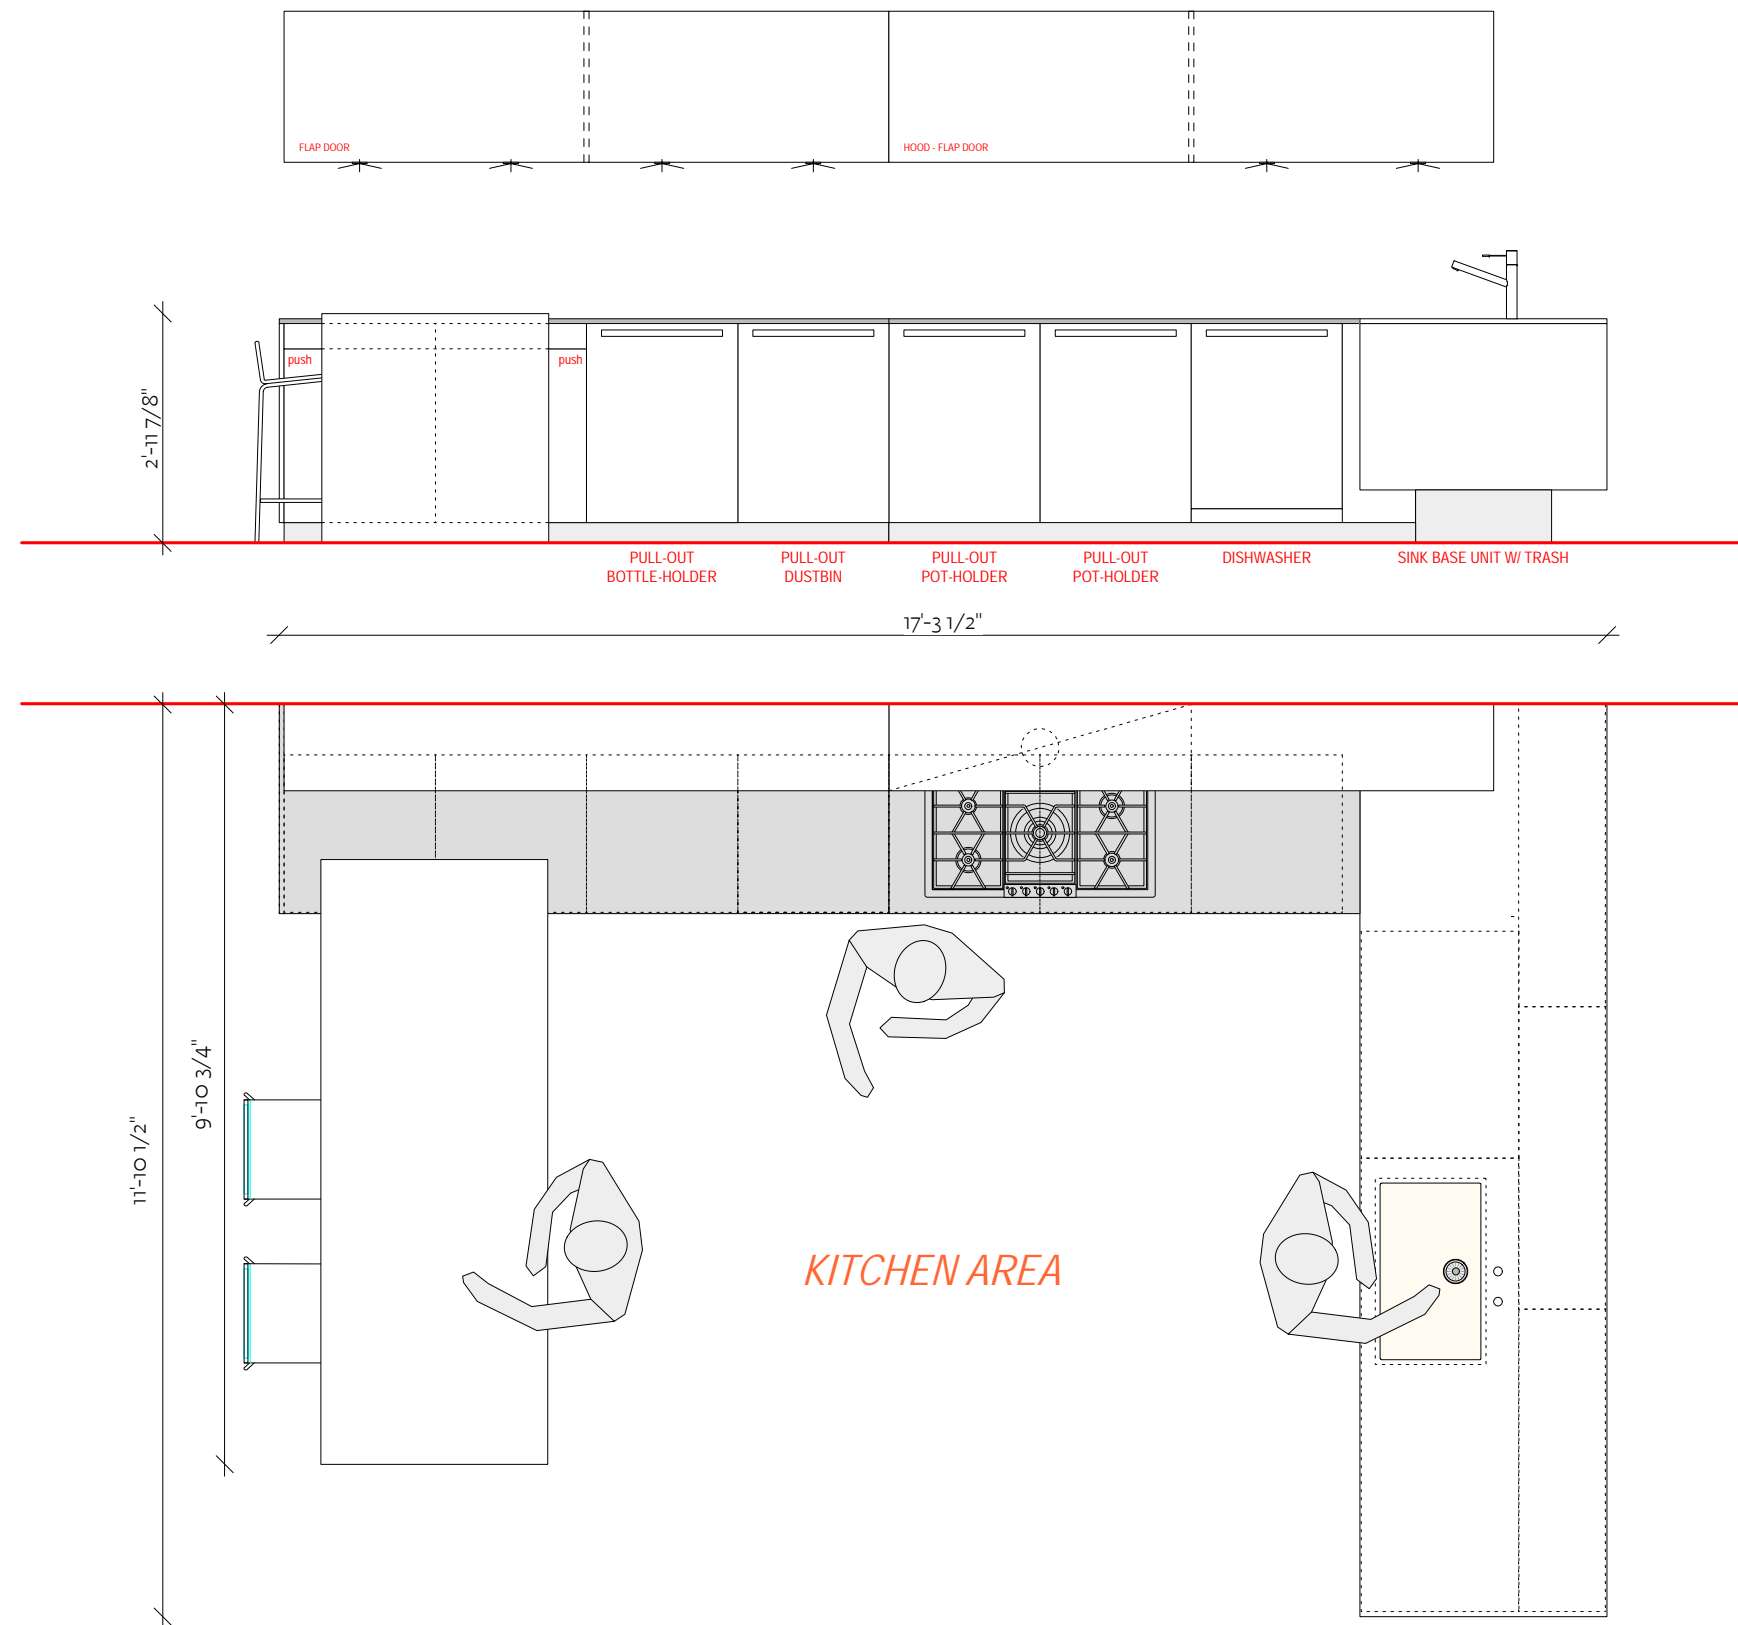

CLIENT:

PROJECT:

KITCHEN LT_ZONE KITCHEN IN MAT+ WHITE

MATERIAL	FINISH SPECIFICATION FOR KITCHEN
MODEL	LT_ZONE
TOE KICK	8CM STAINLESS STEEL
CABINET. FIN.	MAT+ WHITE
INTERIORS	GRAPHITE GREY OAK MELAMINE
HANDLES	L.T. RECESS HANDLE
COUNTERTOP	C.R.S 20MM THK WORKTOP / 20MM THK WHITE CORIAN
LIGHTING	HALOGEN RECESS PUCK LIGHTS AT WALL UNITS
BACKSPLASH	N/A

FIXTURE	KITCHEN SPECIFICATIONS	QTY
HOOD	BOFFI FIM FLAP DOOR HOOD (BUILT IN)	1
COOKTOPS	GAGGENAU GAS COOKTOP 36" WIDE ST. STL.	3
SINK	BOFFI INTERGRATED SINK IN WHITE CORIAN	1
TAPS	BOFFI ST. STL. SINGLE LEVER TAP # REAN1	1
DISHWASHER	FULLY INTERGRATED 24" DISHWASHER	1

BOFFI GEORGETOWN LLC
 LT_ZONE KITCHEN
 SHOWROOM DISPLAY

REVISIONS	CEILING HEIGHT:
	DATE :
	SCALE: 1/2" = 1'-0"
	DRAWN BY: