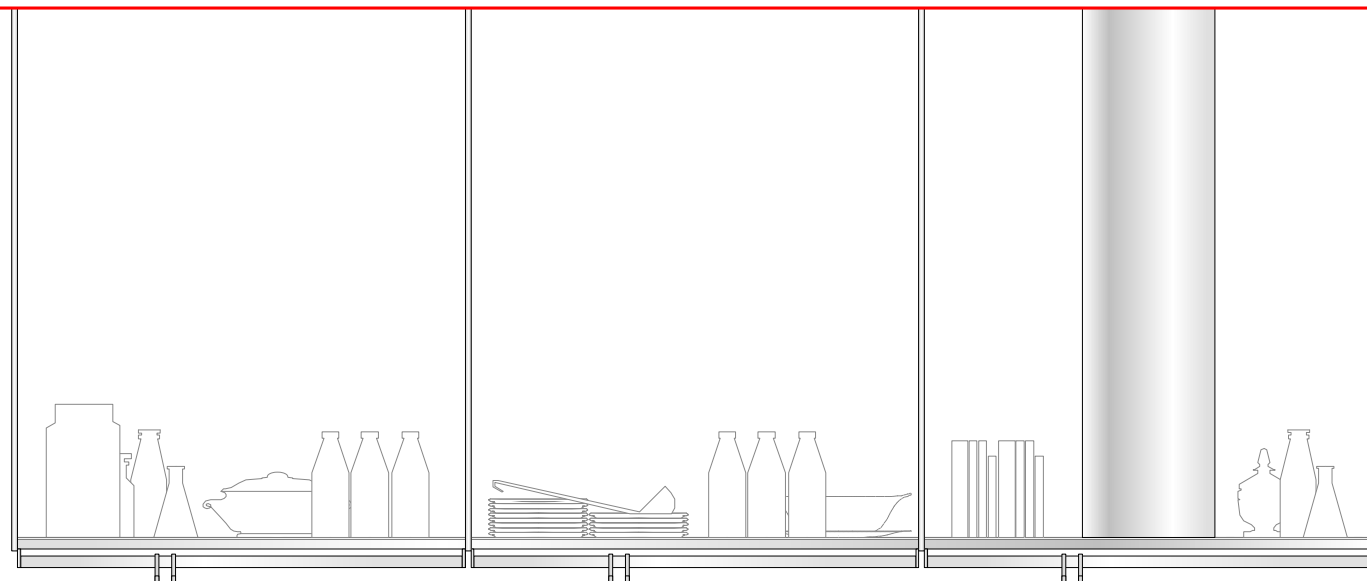

APR60

- . CARCASS:
ELM MELAMINE
- . FINISHING:
SIDE A: GREY STONE
SIDE B: METALLO DE CASTELLI OTTONE DELABRÈ STRIATO G7
- . HANDLE RAIL:
GREYSTONE
- . PLINTH:
H.80 IN GREY STONE
- . WORKTOP:
N.1 APR60 IN GREY STONE W.1820 DP. 1260
N.1 APR60 IN GREY STONE W.1820 DP. 630
N.2 SIDE PANEL IN GREY STONE H.884 DP.1260 TH.20
- . SINK:
N.1 BIG BOWL IN GREYSTONE L.1820 X P.630
N.1 DUSTBIN FOR WORKTOP IN GREY STONE (LKFFAN01)
- . TAP:
N.1 REAA11 + RJFA04 +ALER01N BLACK
- N.1 DUSTBIN (ABDL033)
N.1 LED LIGHT UNDERSINK (GMDD07 + AVPE001)
- . DOMESTICI SERIES ACCESSORIES:
SEE DRAWING
- . HOOD:
OPEN SHELF WITH LED AND HOOD W.3615 H.1400
N.1 SHELF END USE W.1200 (VOPBVV04)
N.1 SHELF MIDDLE USE W.1200 (VOPBFV04)
N.1 SHELF END USE WITH HOOD W.1200 (VOPAKI02+AKIT022)
- . HOB:
N.5 GAS PITT (mod.ELBRUS 6510101015) DESIGN BOFFI
- . APPLIANCES BY CLIENT TO BE DEFINED:
N.1 DISHWASHER MIELE MOD.G 6860 SCVi

APPROVAL SIGNATURE :

BoffiEXPO

CLIENT: BOFFI PARIS
 ADDRESS: PARIS
 NUMBER: 75-17
 REV: 02
 DESCRIPTION: M30D3APR60-75-17
 H. CEILING: 3300
 SCALE: 1:20
 DATE: 28.07.2017
 ARCHITECT: SIMONA MASELLI

PLEASE CHECK THAT THE ARCHITECTURAL STRUCTURES, THE DRESSINGS AND THE FURNITURE DRAWN ABOVE ARE CORRECT. UNLESS STATED OTHERWISE IN WRITING THIS PROJECT IS TO BE CONSIDERED THE LATEST VALID VERSION.

APR60

. CARCASS:
ELM MELAMINE

. FINISHING:
SIDE A: GREY STONE
SIDE B: METALLO DE CASTELLI OTTONE DELABRÈ STRIATO G7

. HANDLE RAIL:
GREYSTONE

. PLINTH:
H.80 IN GREY STONE

APPROVAL SIGNATURE :

CLIENT: BOFFI PARIS
 ADDRESS: PARIS
 NUMBER: 75-17
 REV: 02
 DESCRIPTION: M30D3APR60-75-17
 H. CEILING: 3300
 SCALE: 1:20
 DATE: 28.07.2017
 ARCHITECT: SIMONA MASELLI