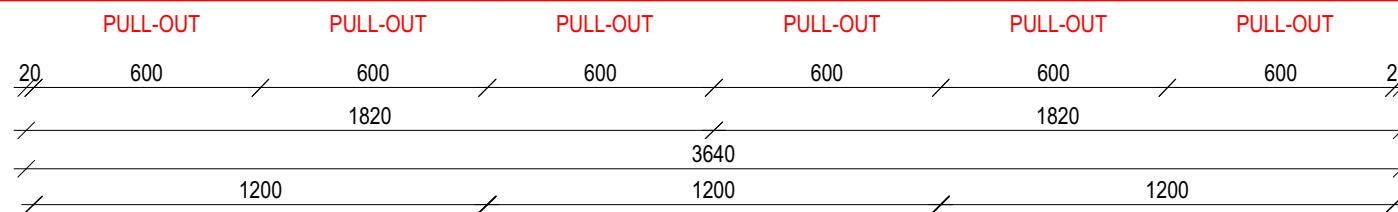

APR60

- . CARCASS:
ELM MELAMINE
- . FINISHING:
SIDE A: GREY STONE
SIDE B: METALLO DE CASTELLI OTTONE DELABRÈ STRIATO G7
- . HANDLE RAIL:
GREYSTONE
- . PLINTH:
H.80 IN GREY STONE
- . WORKTOP:
N.1 APR60 IN GREY STONE W.1820 DP. 1260
N.1 APR60 IN GREY STONE W.1820 DP. 630
N.2 SIDE PANEL IN GREY STONE H.884 DP.1260 TH.20
- . SINK:
N.1 BIG BOWL IN GREYSTONE L.1820 X P.630
N.1 DUSTBIN FOR WORKTOP IN GREY STONE (LKFFAN01)
- . TAP:
N.1 REAA11 + RJFA04 +ALER01N BLACK
- N.1 DUSTBIN (ABDL033)
N.1 LED LIGHT UNDERSINK (GMDD07 + AVPE001)
- . DOMESTICI SERIES ACCESSORIES:
SEE DRAWING
- . HOOD:
OPEN SHELF WITH LED AND HOOD W.3615 H.1400
N.1 SHELF END USE W.1200 (VOPBVV04)
N.1 SHELF MIDDLE USE W.1200 (VOPBFV04)
N.1 SHELF END USE WITH HOOD W.1200 (VOPAKI02+AKIT022)
- . HOB:
N.5 GAS PITT (mod.ELBRUS 6510101015) DESIGN BOFFI
- . APPLIANCES BY CLIENT TO BE DEFINED:
N.1 DISHWASHER MIELE MOD.G 6860 SCVi

APPROVAL SIGNATURE :

BoffiEXPO

CLIENT: BOFFI PARIS
 ADDRESS: PARIS
 NUMBER: 75-17
 REV: 02
 DESCRIPTION: M30D3APR60-75-17
 H. CEILING: 3300
 SCALE: 1:20
 DATE: 28.07.2017
 ARCHITECT: SIMONA MASELLI

PLEASE CHECK THAT THE ARCHITECTURAL STRUCTURES, THE DRESSINGS AND THE FURNITURE DRAWN ABOVE ARE CORRECT. UNLESS STATED OTHERWISE IN WRITING THIS PROJECT IS TO BE CONSIDERED THE LATEST VALID VERSION.

APR60

. CARCASS:
ELM MELAMINE

. FINISHING:
SIDE A: GREY STONE
SIDE B: METALLO DE CASTELLI OTTONE DELABRÈ STRIATO G7

. HANDLE RAIL:
GREYSTONE

. PLINTH:
H.80 IN GREY STONE

APPROVAL SIGNATURE :

CLIENT: BOFFI PARIS
 ADDRESS: PARIS
 NUMBER: 75-17
 REV: 02
 DESCRIPTION: M30D3APR60-75-17
 H. CEILING: 3300
 SCALE: 1:20
 DATE: 28.07.2017
 ARCHITECT: SIMONA MASELLI