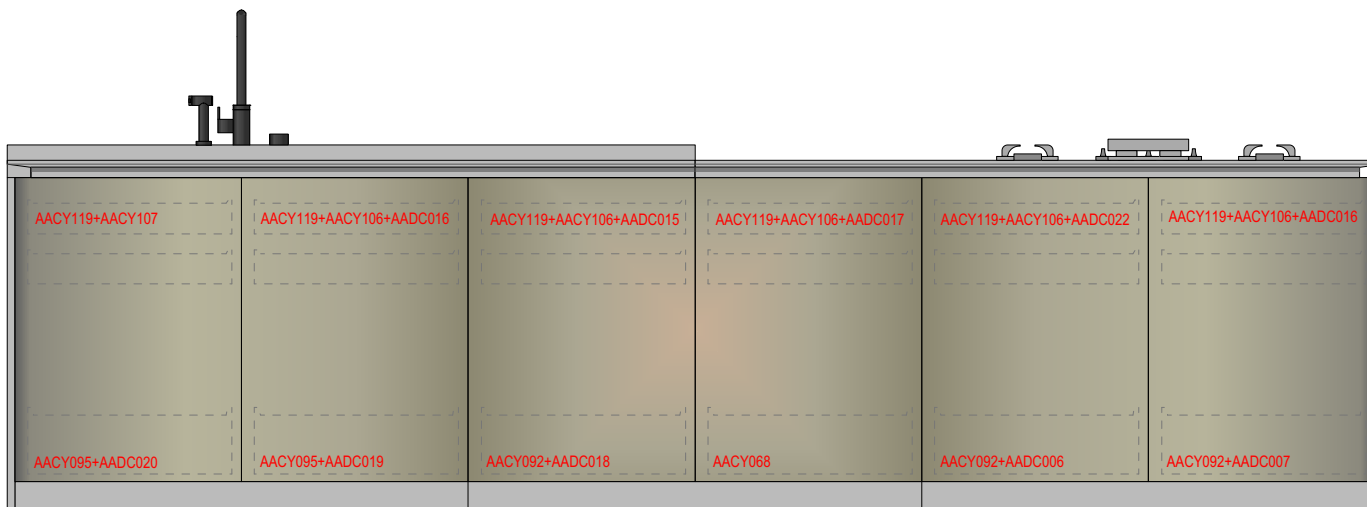

APR60

- . CARCASS:
ELM MELAMINE
- . FINISHING:
SIDE A: GREY STONE
SIDE B: METALLO DE CASTELLI OTTONE DELABRÈ STRIATO G7
- . HANDLE RAIL:
GREYSTONE
- . PLINTH:
H.80 IN GREY STONE
- . WORKTOP:
N.1 APR60 IN GREY STONE W.1820 DP. 1260
N.1 APR60 IN GREY STONE W.1820 DP. 630
N.2 SIDE PANEL IN GREY STONE H.884 DP.1260 TH.20
- . SINK:
N.1 BIG BOWL IN GREYSTONE L.1820 X P.630
N.1 DUSTBIN FOR WORKTOP IN GREY STONE (LKFFAN01)
- . TAP:
N.1 REAA11 + RJFA04 +ALER01N BLACK
- N.1 DUSTBIN (ABDL033)
N.1 LED LIGHT UNDERSINK (GMDD07 + AVPE001)
- . DOMESTICI SERIES ACCESSORIES:
SEE DRAWING
- . HOOD:
OPEN SHELF WITH LED AND HOOD W.3615 H.1400
N.1 SHELF END USE W.1200 (VOPBVV04)
N.1 SHELF MIDDLE USE W.1200 (VOPBFV04)
N.1 SHELF END USE WITH HOOD W.1200 (VOPAKI02+AKIT022)
- . HOB:
N.5 GAS PITT (mod.ELBRUS 6510101015) DESIGN BOFFI
- . APPLIANCES BY CLIENT TO BE DEFINED:
N.1 DISHWASHER MIELE MOD.G 6860 SCVi

APPROVAL SIGNATURE :

BoffiEXPO

CLIENT: BOFFI PARIS
 ADDRESS: PARIS
 NUMBER: 75-17
 REV: 02
 DESCRIPTION: M30D3APR60-75-17
 H. CEILING: 3300
 SCALE: 1:20
 DATE: 28.07.2017
 ARCHITECT: SIMONA MASELLI

PLEASE CHECK THAT THE ARCHITECTURAL STRUCTURES, THE DRESSINGS AND THE FURNITURE DRAWN ABOVE ARE CORRECT. UNLESS STATED OTHERWISE IN WRITING THIS PROJECT IS TO BE CONSIDERED THE LATEST VALID VERSION.

APR60

. CARCASS:
ELM MELAMINE

. FINISHING:
SIDE A: GREY STONE
SIDE B: METALLO DE CASTELLI OTTONE DELABRÈ STRIATO G7

. HANDLE RAIL:
GREYSTONE

. PLINTH:
H.80 IN GREY STONE

APPROVAL SIGNATURE :

CLIENT: BOFFI PARIS
 ADDRESS: PARIS
 NUMBER: 75-17
 REV: 02
 DESCRIPTION: M30D3APR60-75-17
 H. CEILING: 3300
 SCALE: 1:20
 DATE: 28.07.2017
 ARCHITECT: SIMONA MASELLI